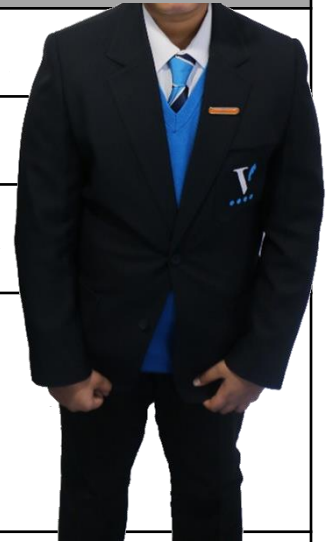

Uniform

School Bag

White School Shirt with AVA tie

Blue School Jumper with School Badge
and Navy Blazer with school logo

Knee Length Navy Skirt or
Navy Trousers
(skin tight trousers, long skirts or leggings are
not allowed)
Black or Navy headscarves permitted

Black or Navy tights (plain) or Black or Navy Socks

Black School Shoes (trainers not allowed)

PE Kit

Ark Victoria Blue T-shirt with Logo

Ark Victoria Blue sweatshirt with Logo

Blue Tracksuit Bottoms

Trainers

PE Bag – Labelled Clearly with name.